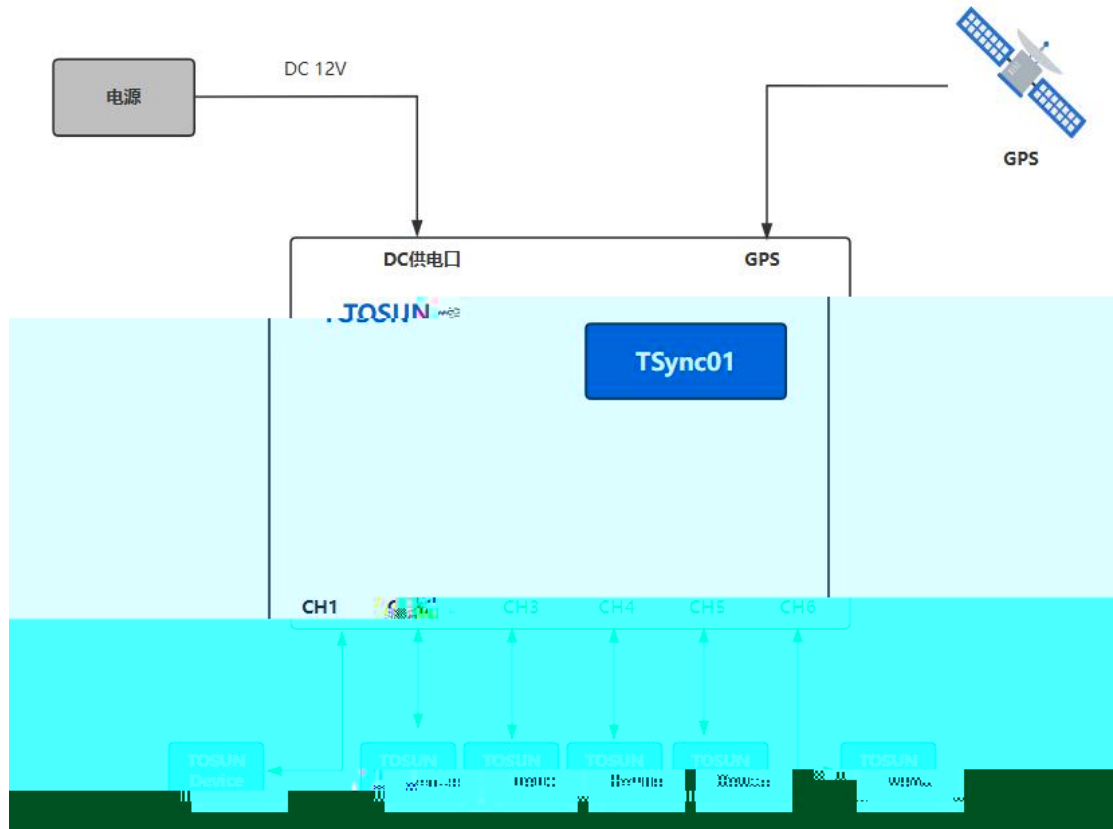

CH1 - CH6

Time Service	
TSync01	
CH 1-6	1-6

Time Service	
TSync01	
TSync01	
CH 1-6	

1.

TSync01 12V GPS 6

TSync01 TSync01

GPS UTC

* GPS

GPS

TSync01

		+12V DC	
	()	-40 ~+80	
	()	10%-90%	